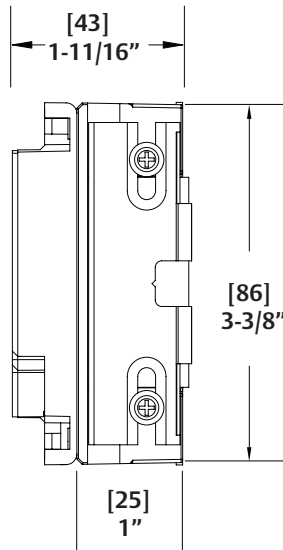

# HES RF8010/8310 Hybrid Electric Strike Dimensional Drawings

Front View

Side View

Top View

External Antenna

diagram shown with 501 option