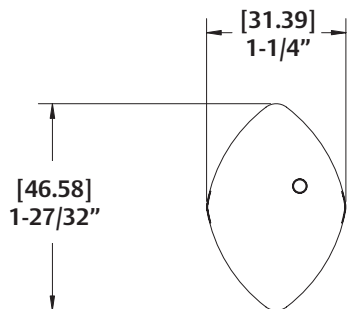

# HES RF8010/8310 Hybrid Electric Strike Dimensional Drawings

Front View

Side View

Top View

External Antenna

diagram shown with 501 option