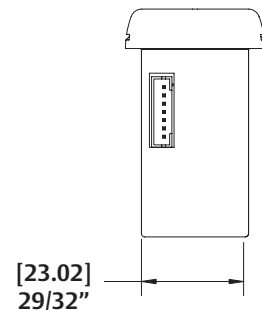

# HES RF8010/8310 Hybrid Electric Strike Dimensional Drawings

Front View

Side View

Top View

External Antenna

diagram shown with 501 option