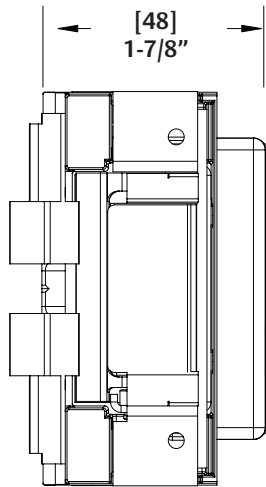

# HES RF8010/8310 Hybrid Electric Strike Dimensional Drawings

Front View

Side View

Top View

External Antenna

diagram shown with 501 option