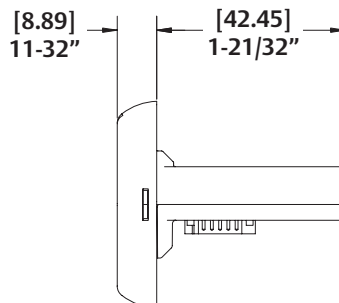

# HES RF8010/8310 Hybrid Electric Strike Dimensional Drawings

Front View

Side View

Top View

External Antenna

diagram shown with 501 option