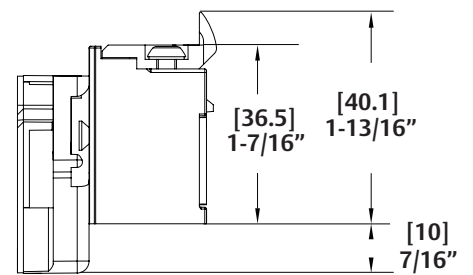

# HES RF8010/8310 Hybrid Electric Strike Dimensional Drawings

Front View

Side View

Top View

External Antenna

diagram shown with 501 option