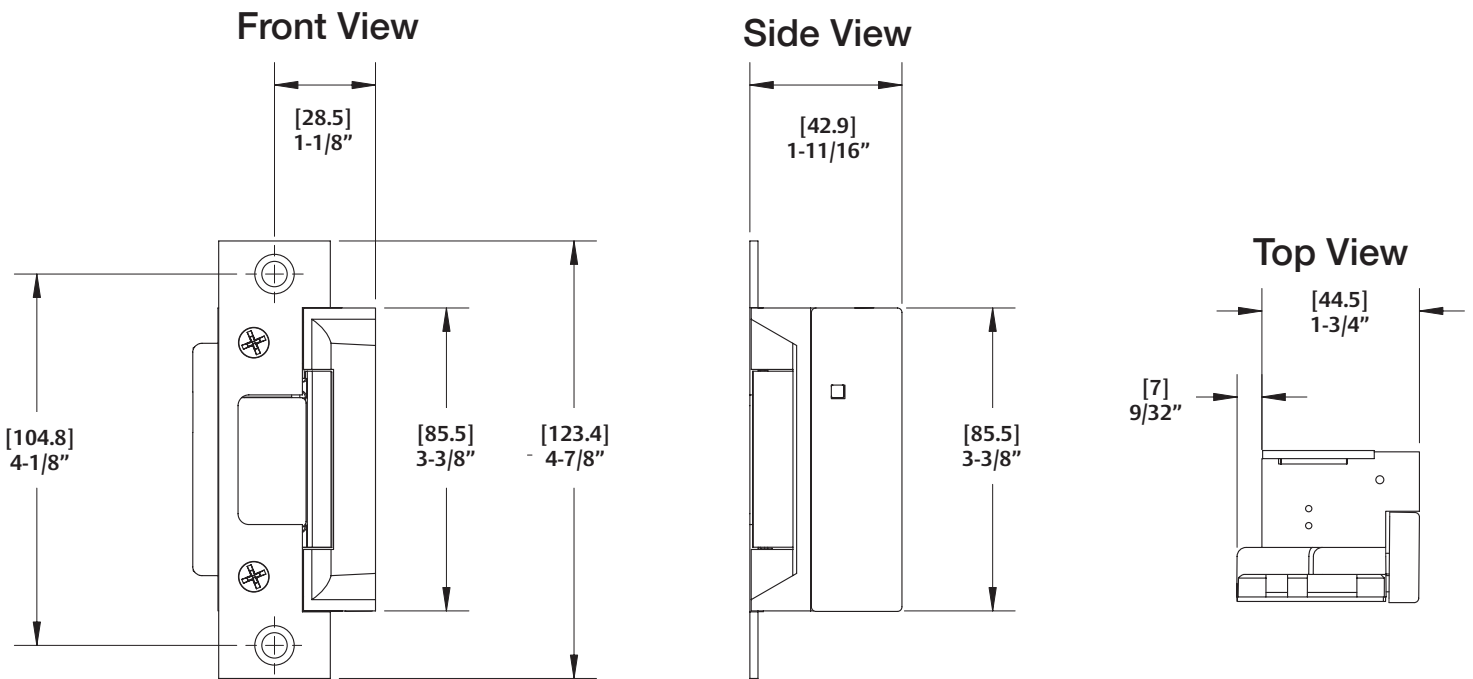

HES RF5010-IA Hybrid Electric Strike Dimensional Drawings

diagram shown with 501 option